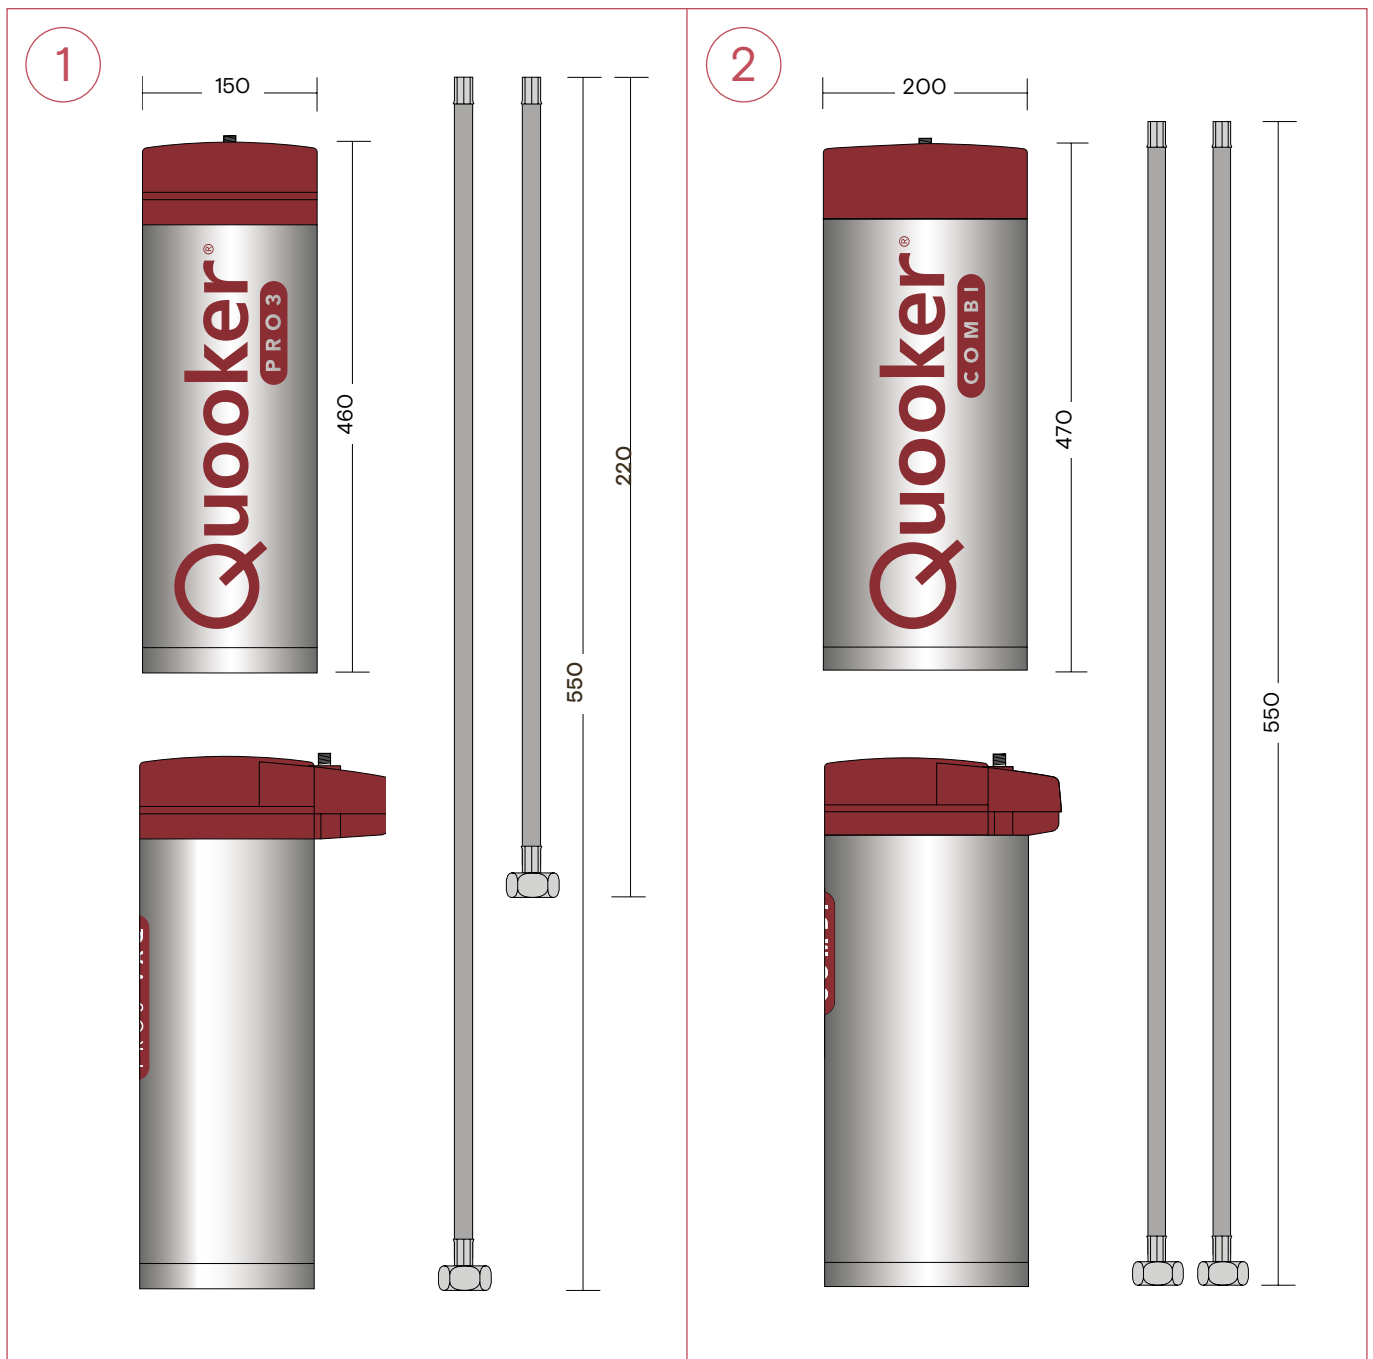

Maße der Reservoirs

1. 1 PRO3 Reservoir, Rücklaufschlauch 550 mm und Zulaufschlauch 300 mm
   Bitte achten Sie auf 8 cm extra Platz in Ihrem Küchenschrank über dem PRO3 zur Installation der Schläuche.
2. 2 COMBI(+) Reservoir, Rücklaufschlauchs 550 mm, Zulaufschlauch 550 mm
   Bitte achten Sie auf 8 cm über dem COMBI(+) zur Installation der Schläuche.

Alle Maße in mm